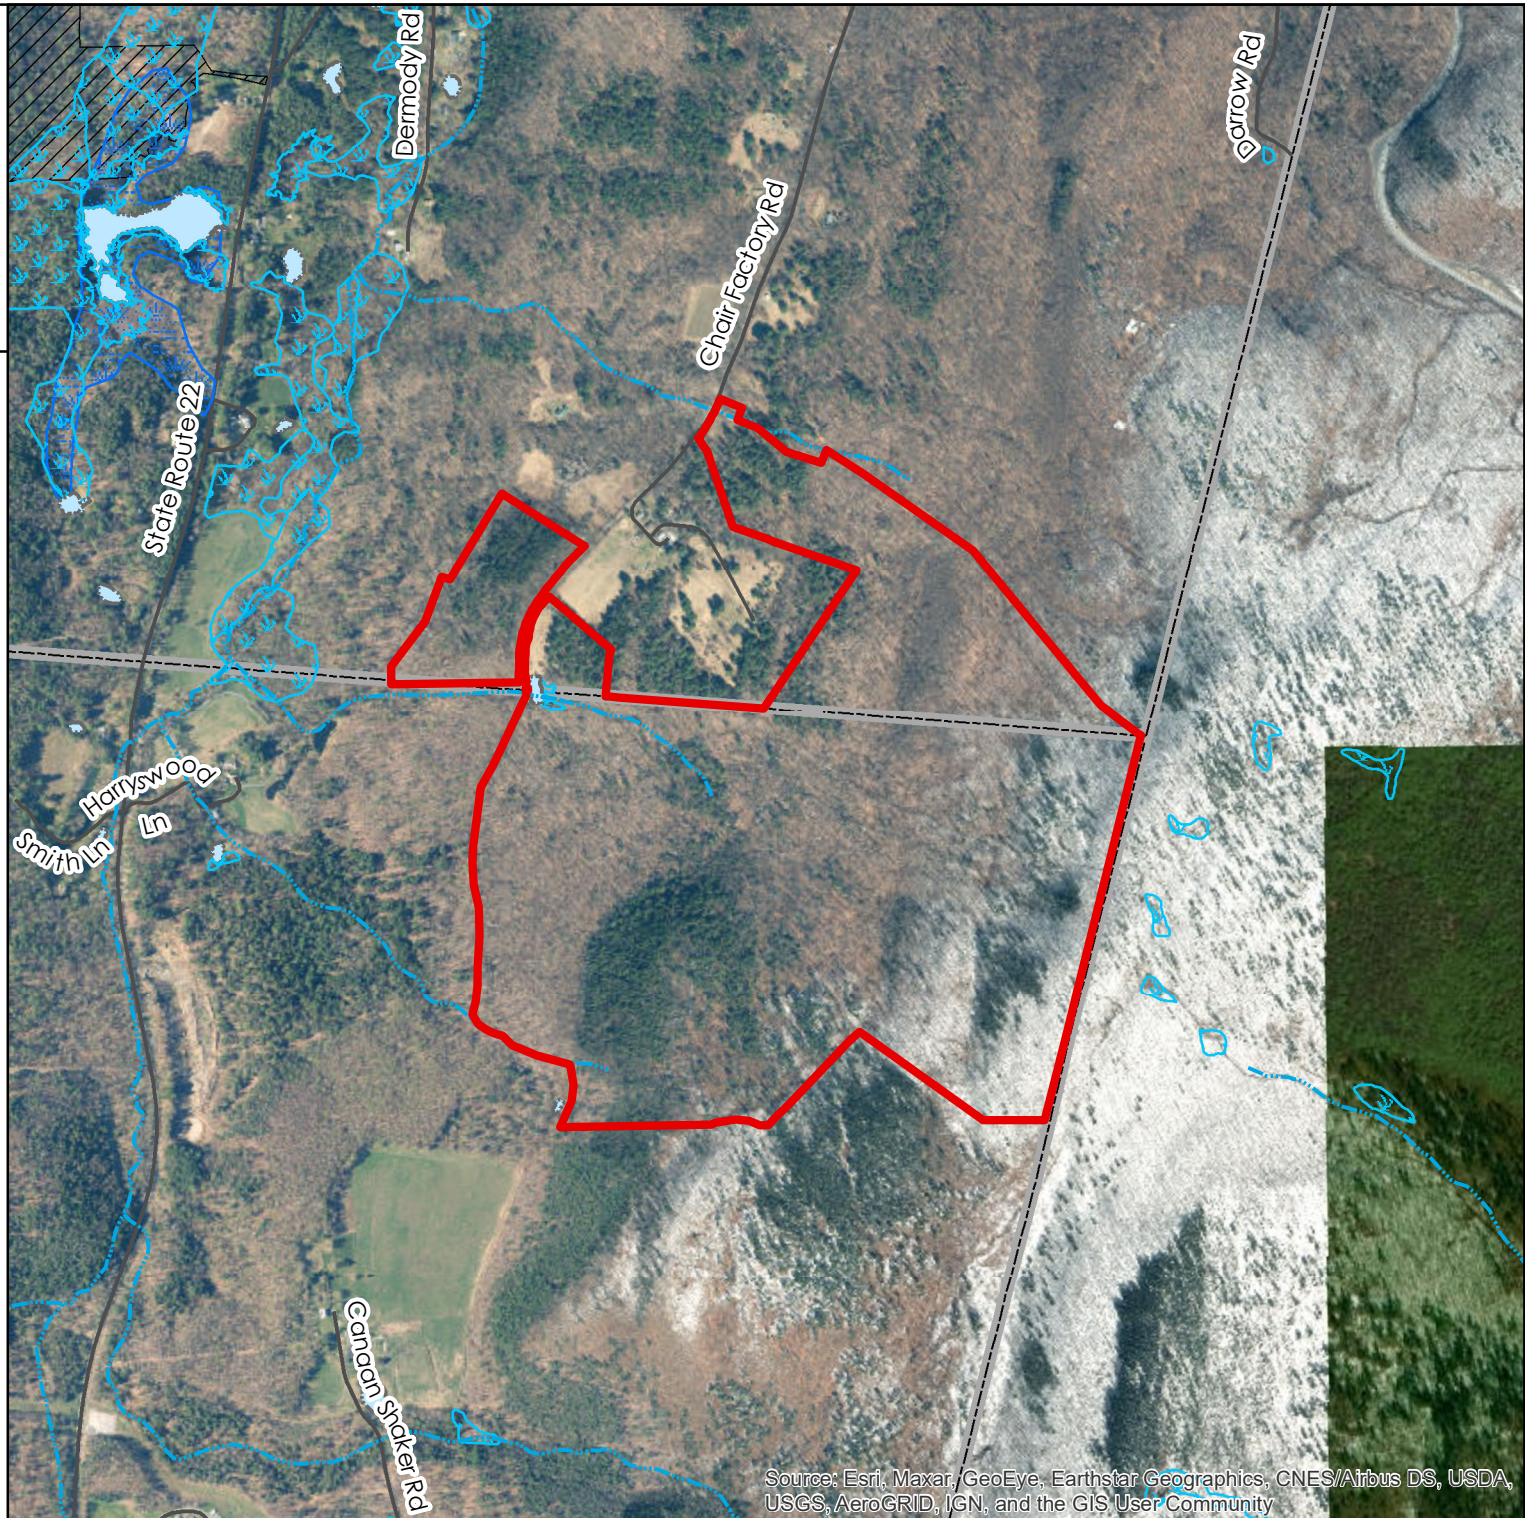

West Family LLC

Towns of Canaan and
New Lebanon, NY
292.66 acres +/-

Aerial Map

-  West Family LLC
-  Streams
-  NWI Wetlands
-  Freshwater Pond/Lake
-  DEC Wetlands
-  Conservation Easements
-  Municipalities
-  Columbia County

600 300 0 600 Feet

Map created 1/17/2024 by:

Updated: 1/17/2024

Source: Esri, Maxar, GeoEye, Earthstar Geographics, CNES/Airbus DS, USDA, USGS, AeroGRID, IGN, and the GIS User Community