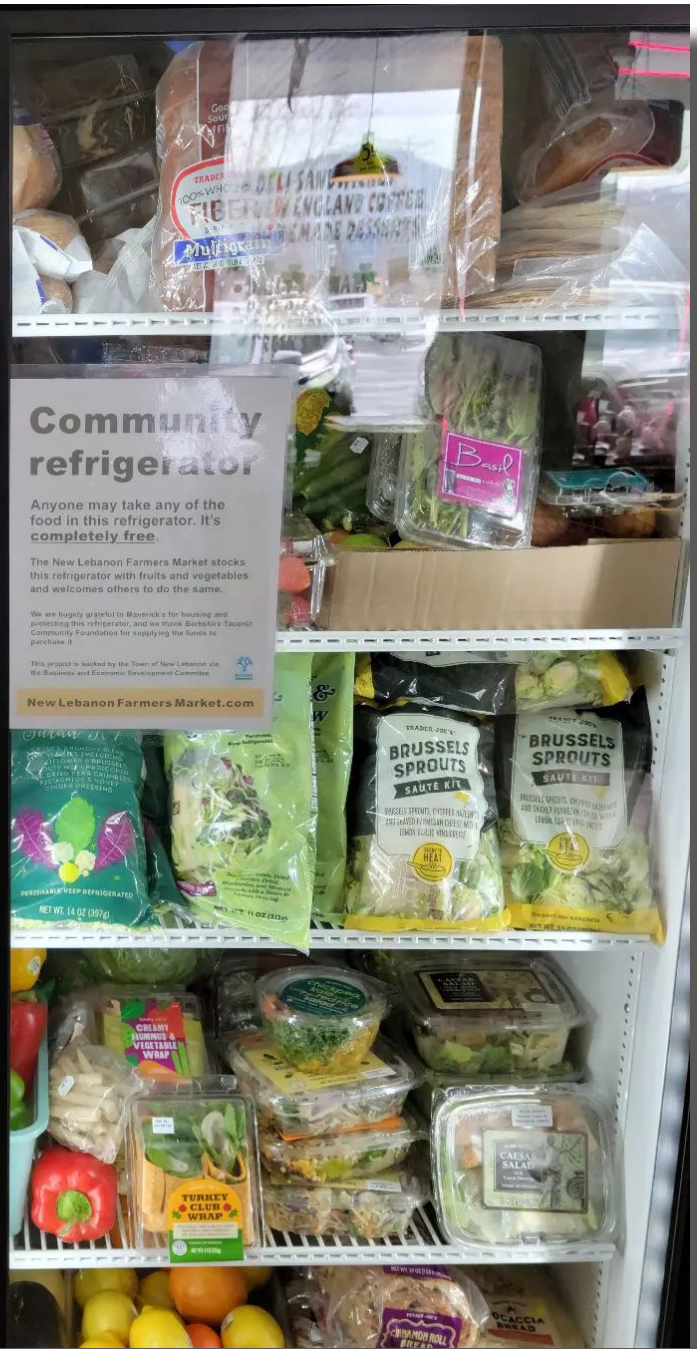

The six establishments featured in this brochure are the ones who responded to a request for info that was sent to everyone on the list below, who all offer delicious meals or the ingredients to make them:

# COMMUNITY REFRIGERATOR

Open 6:00am - 4:00pm  
7 days a week

Located at Maverick's

502 State Route 20, New Lebanon  
In Valley Plaza next to Stewart's!

Anyone may take any of the food in this refrigerator. It's completely free!

DONATIONS GRATEFULLY ACCEPTED!

Open 10:00am - 6:00pm  
7 days a week

528 State Route 20, New Lebanon  
Right across from Jimmy D's

- Local fresh fruits & veggies
- Bread, croissants, muffins, bagels & more
- Eggs, milk, cheese, yogurt, dairy
- Steaks, chops, chicken, sausage
- Prepared foods by local cooks
- Bulk foods & personal care items
- Gluten free & vegan options
- Hot coffee, tea & room to sit