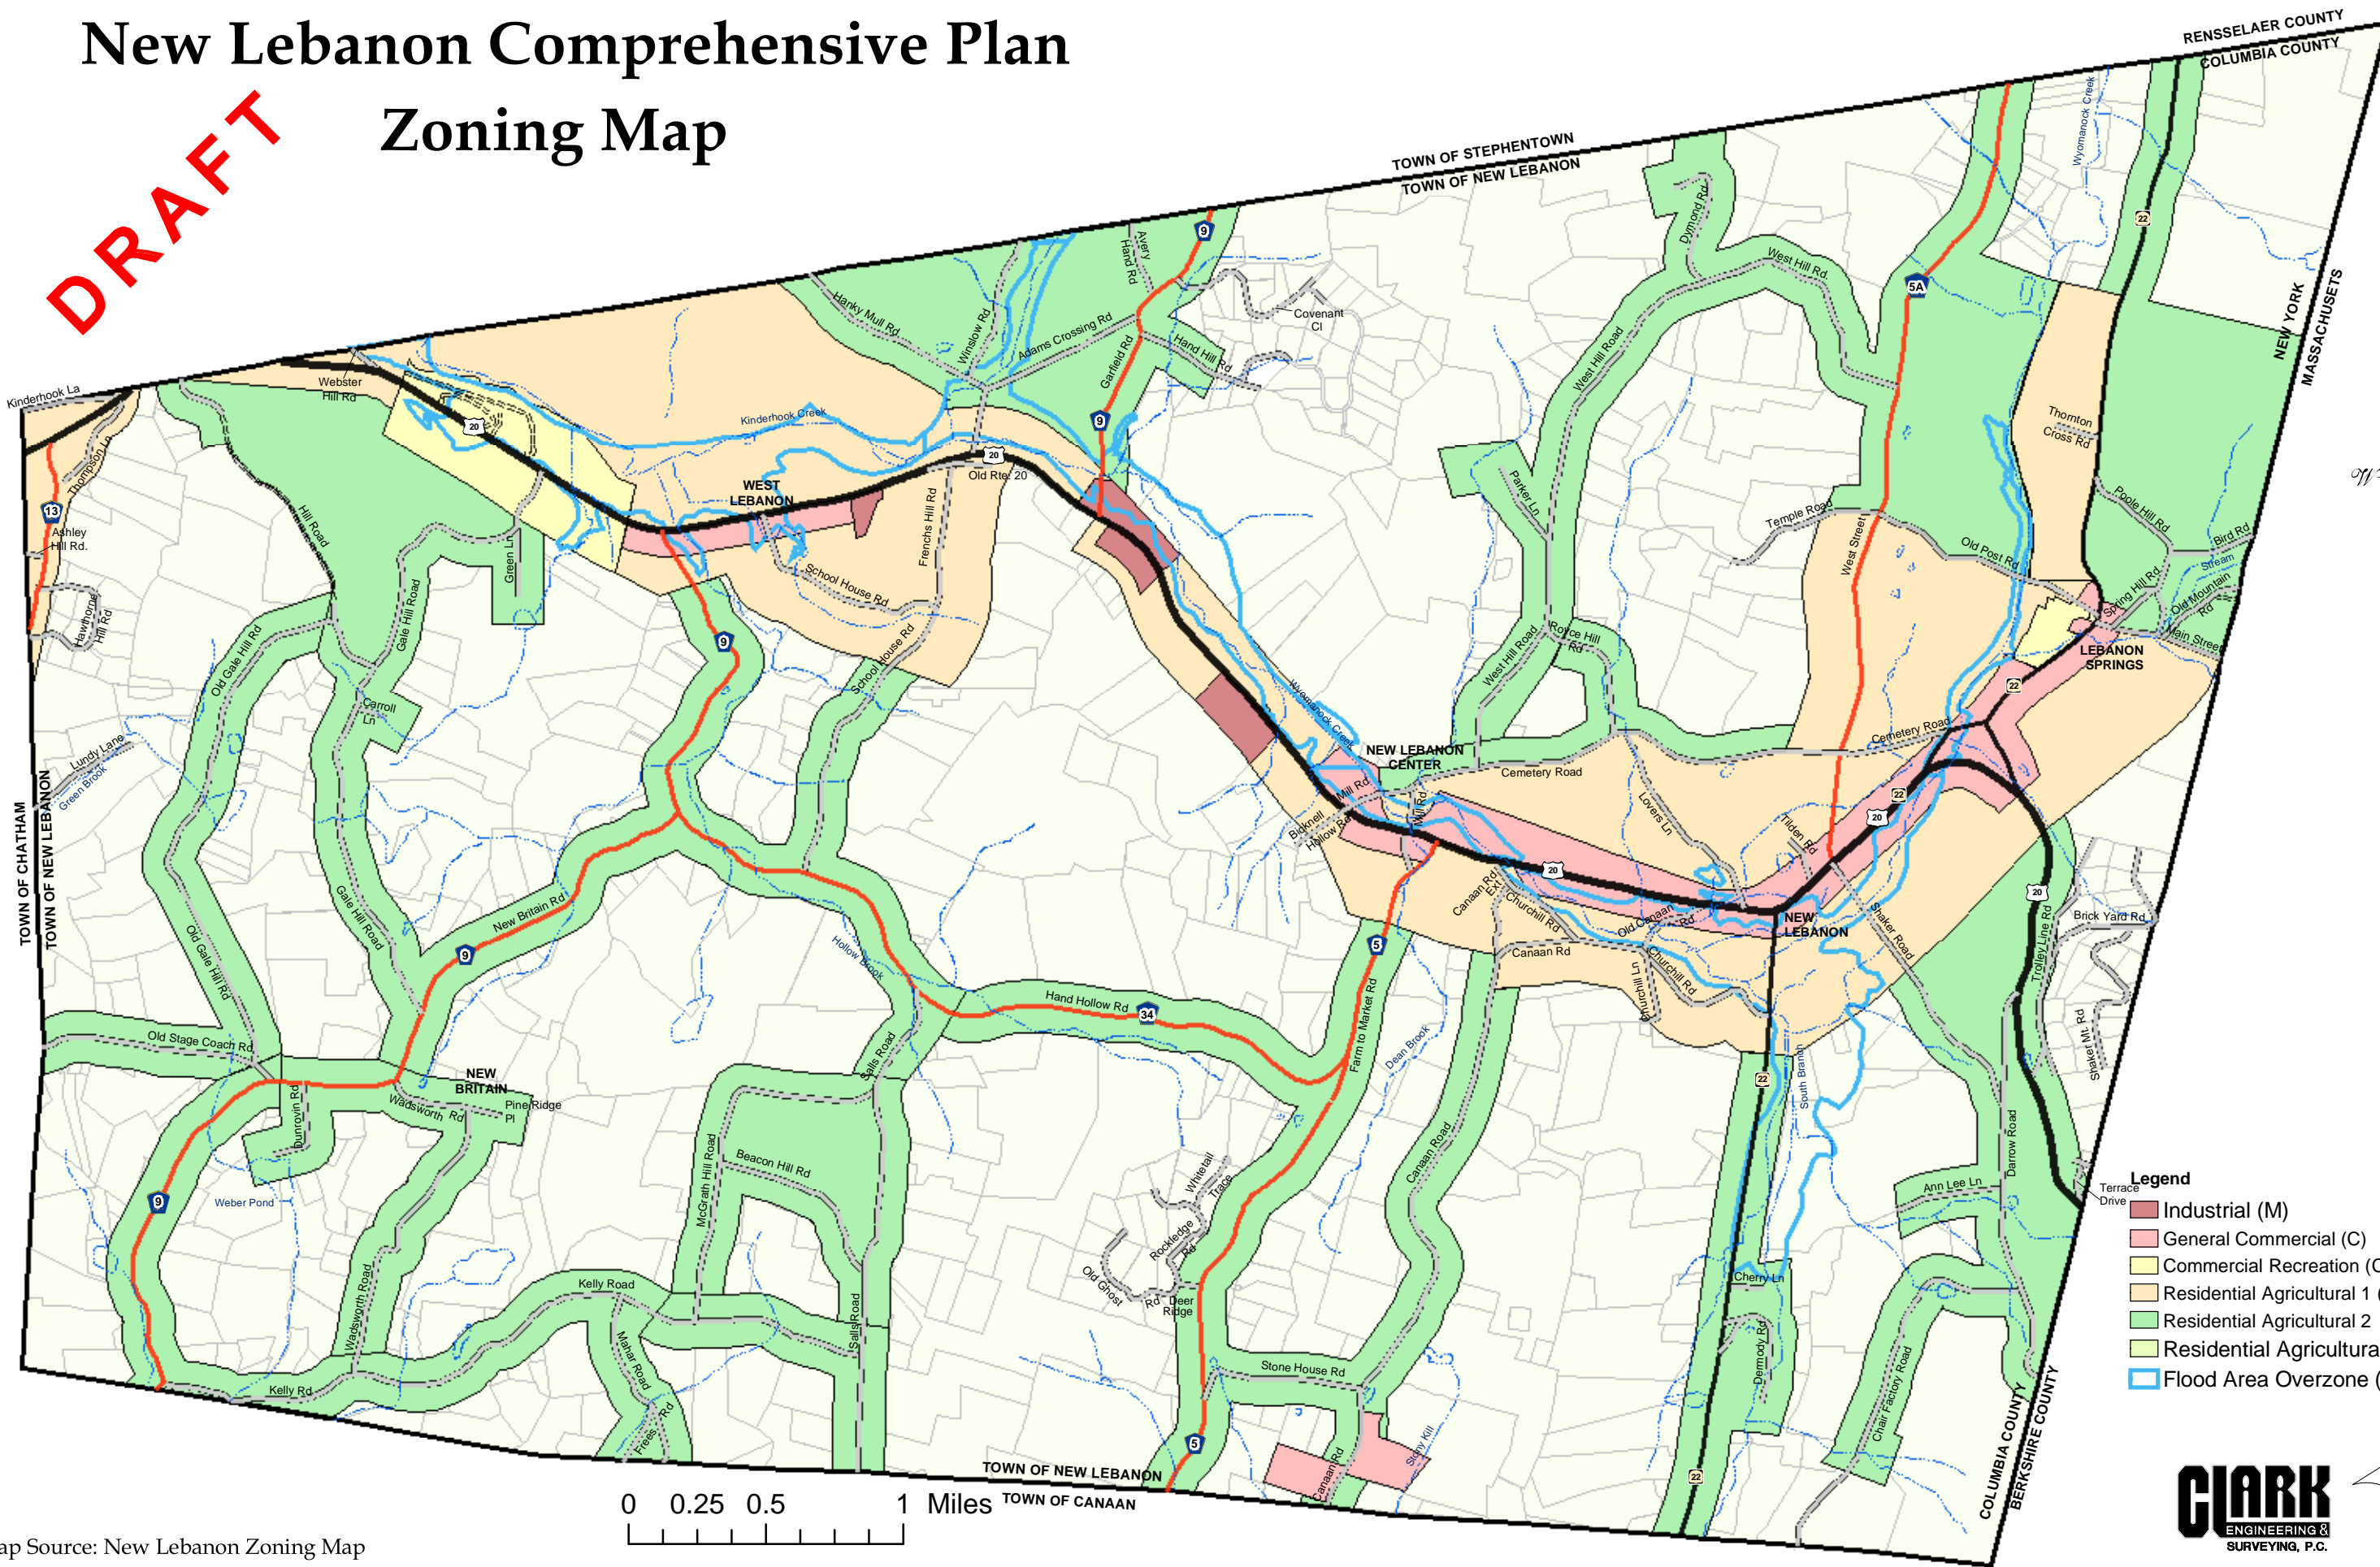

New Lebanon Comprehensive Plan

Zoning Map

DRAFT

- Legend**
- Industrial (M)
 - General Commercial (C)
 - Commercial Recreation (C-REC)
 - Residential Agricultural 1 (RA-1)
 - Residential Agricultural 2 (RA-2)
 - Residential Agricultural 5 (RA-5)
 - Flood Area Overzone (FAO)

Map Source: New Lebanon Zoning Map