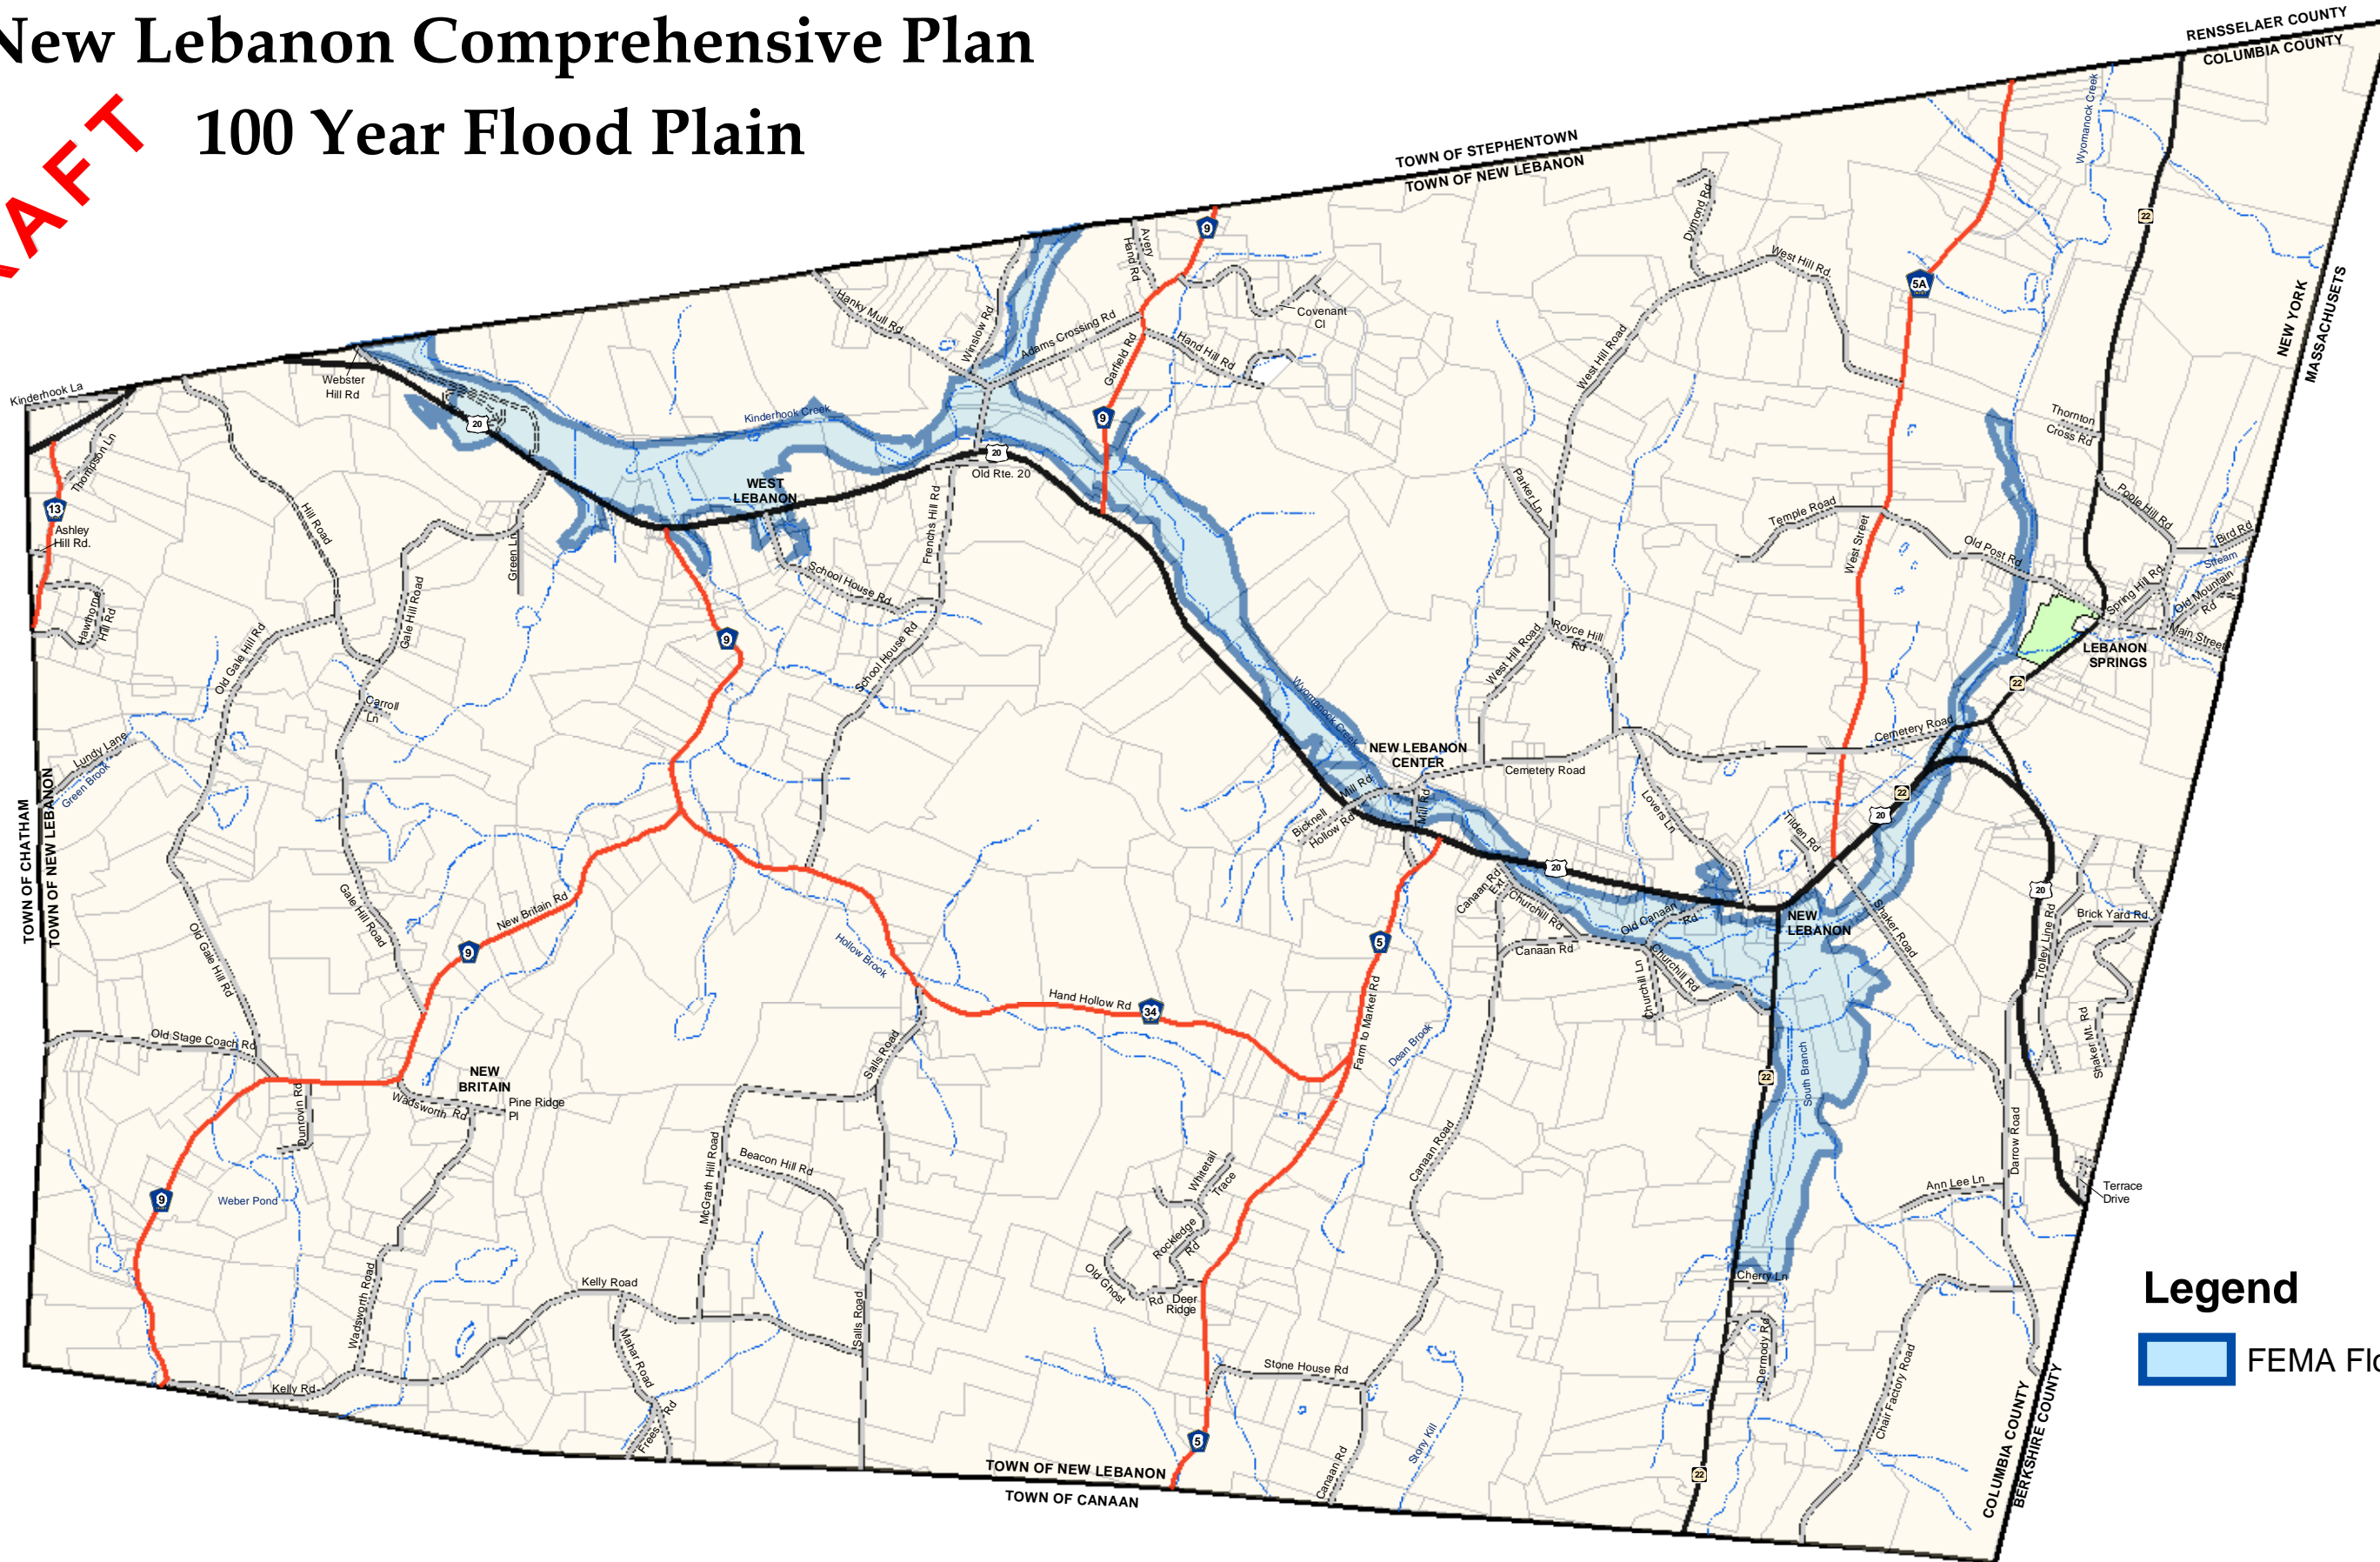

New Lebanon Comprehensive Plan

100 Year Flood Plain

DRAFT

Legend

 FEMA Floodplain