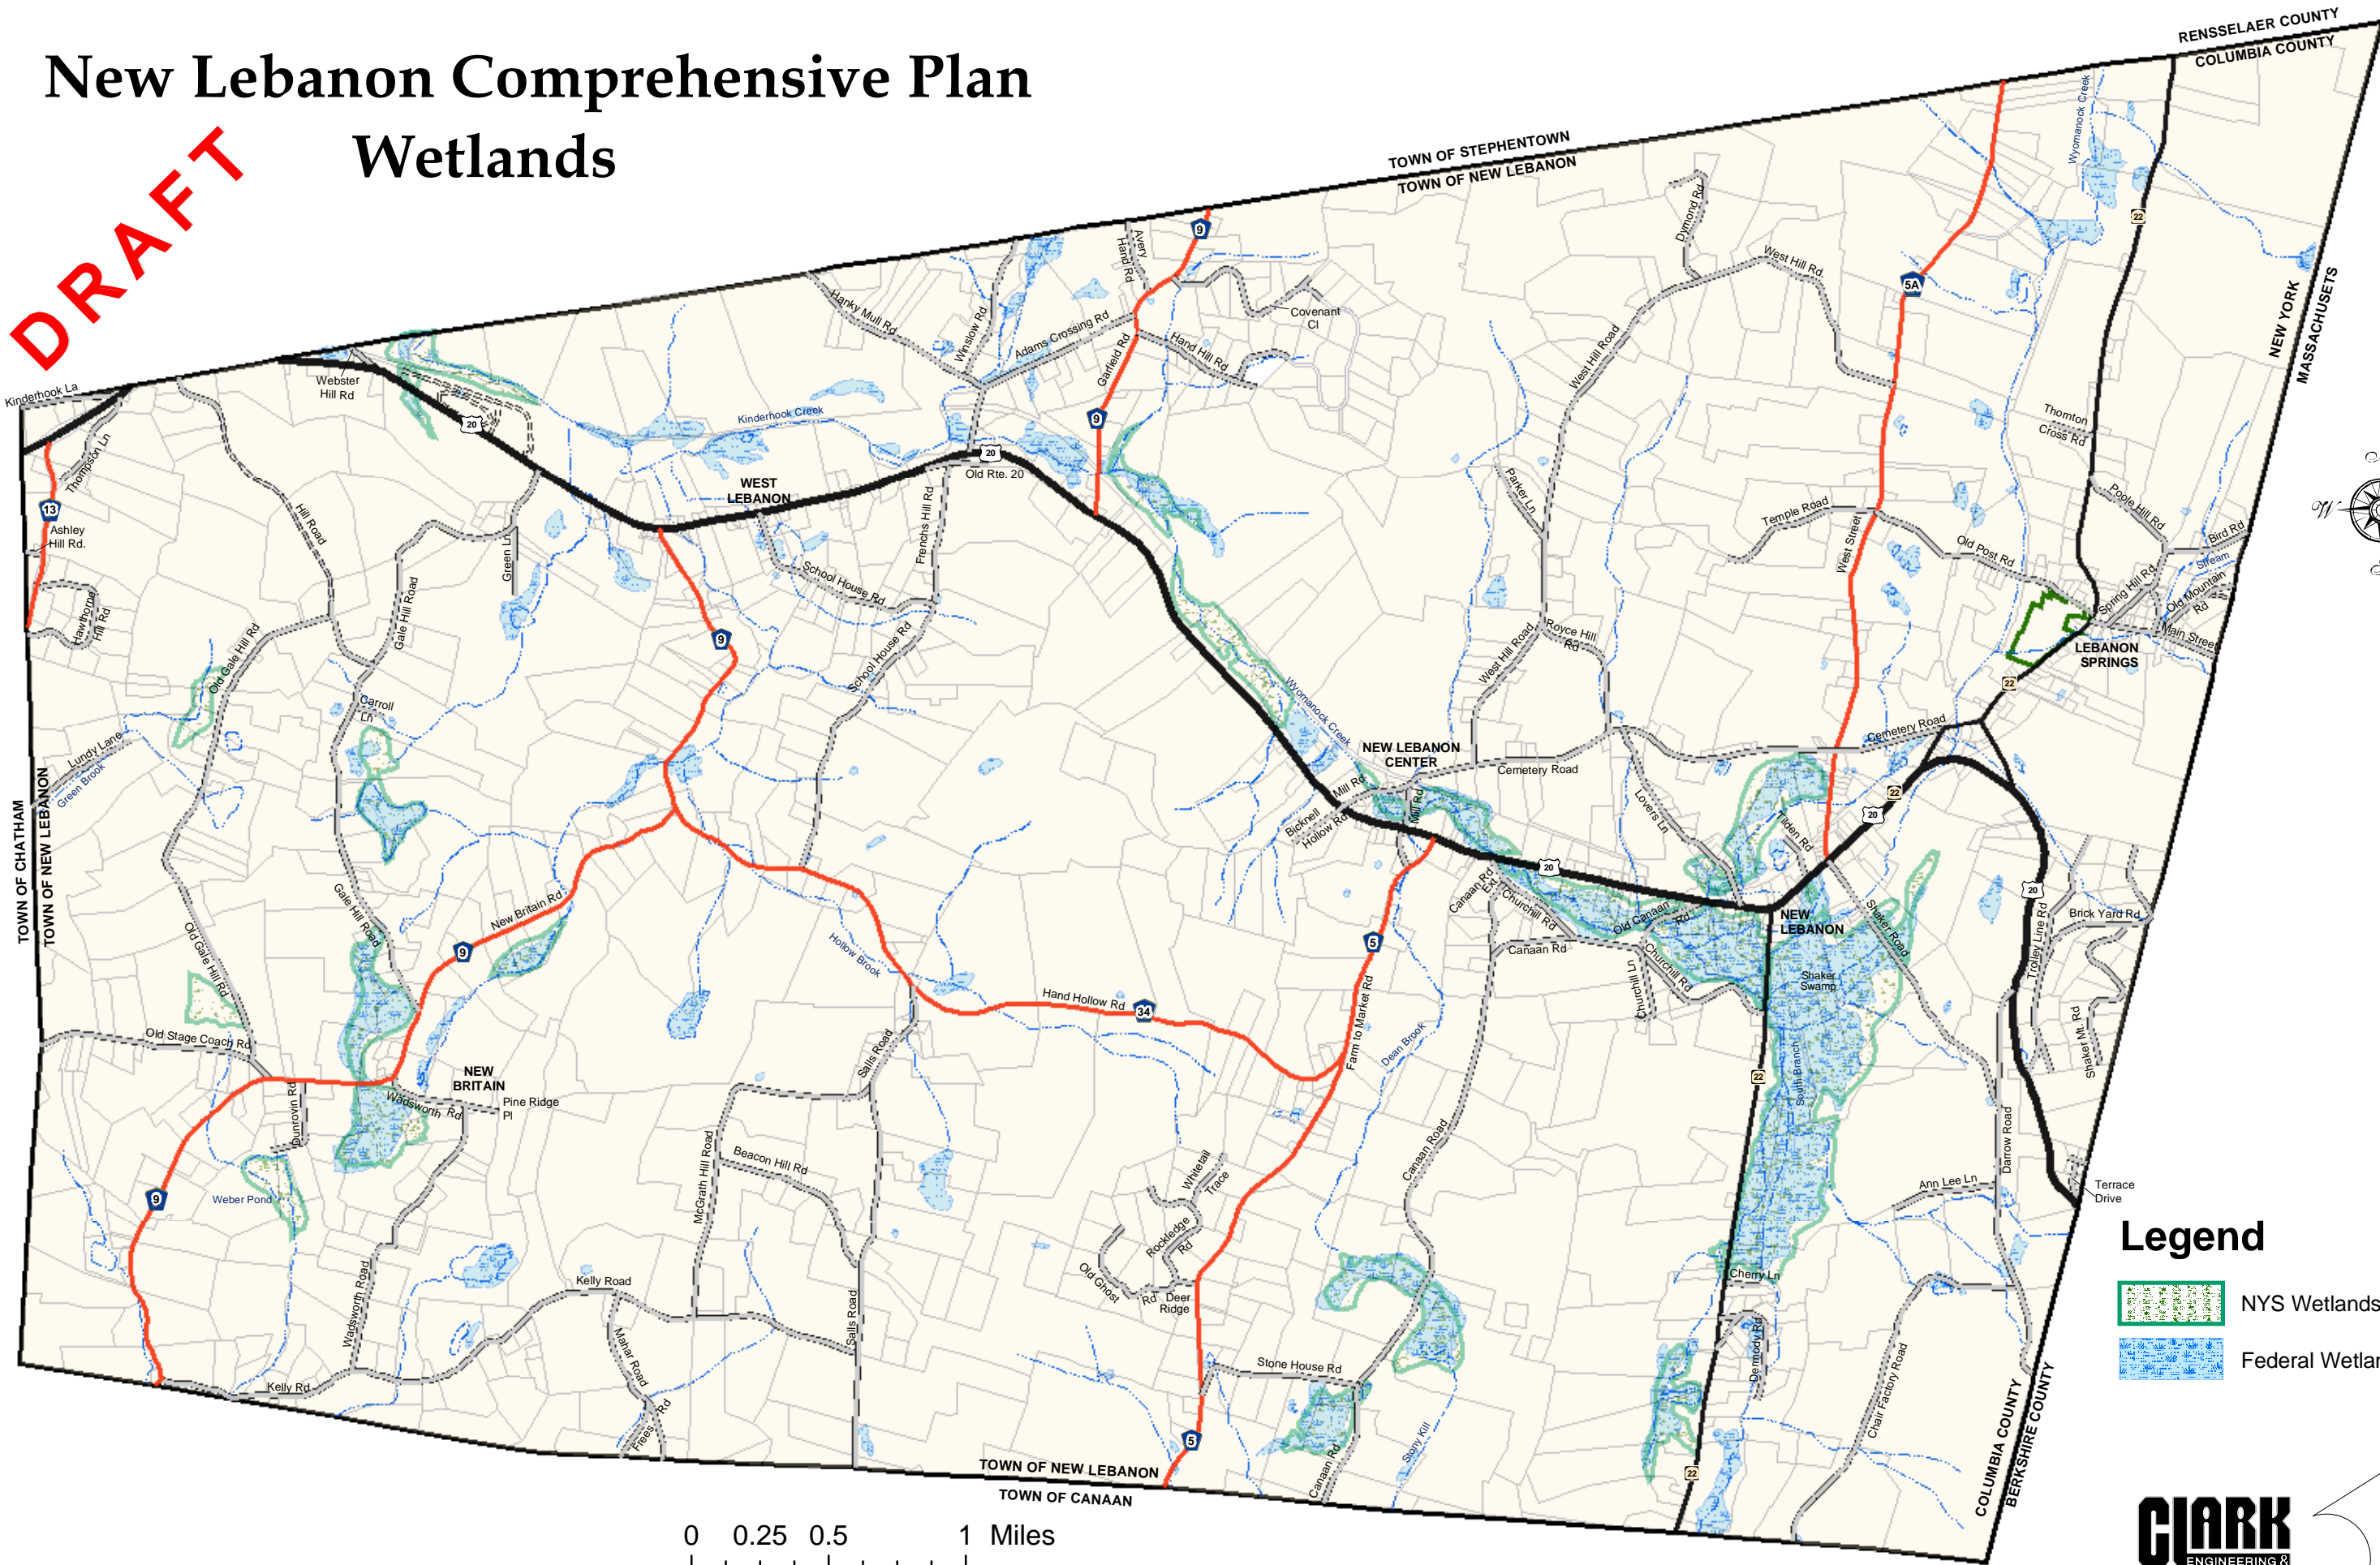

New Lebanon Comprehensive Plan

Wetlands

DRAFT

Legend

- NYS Wetlands
- Federal Wetlands

Map Source: NYS GIS Clearing House