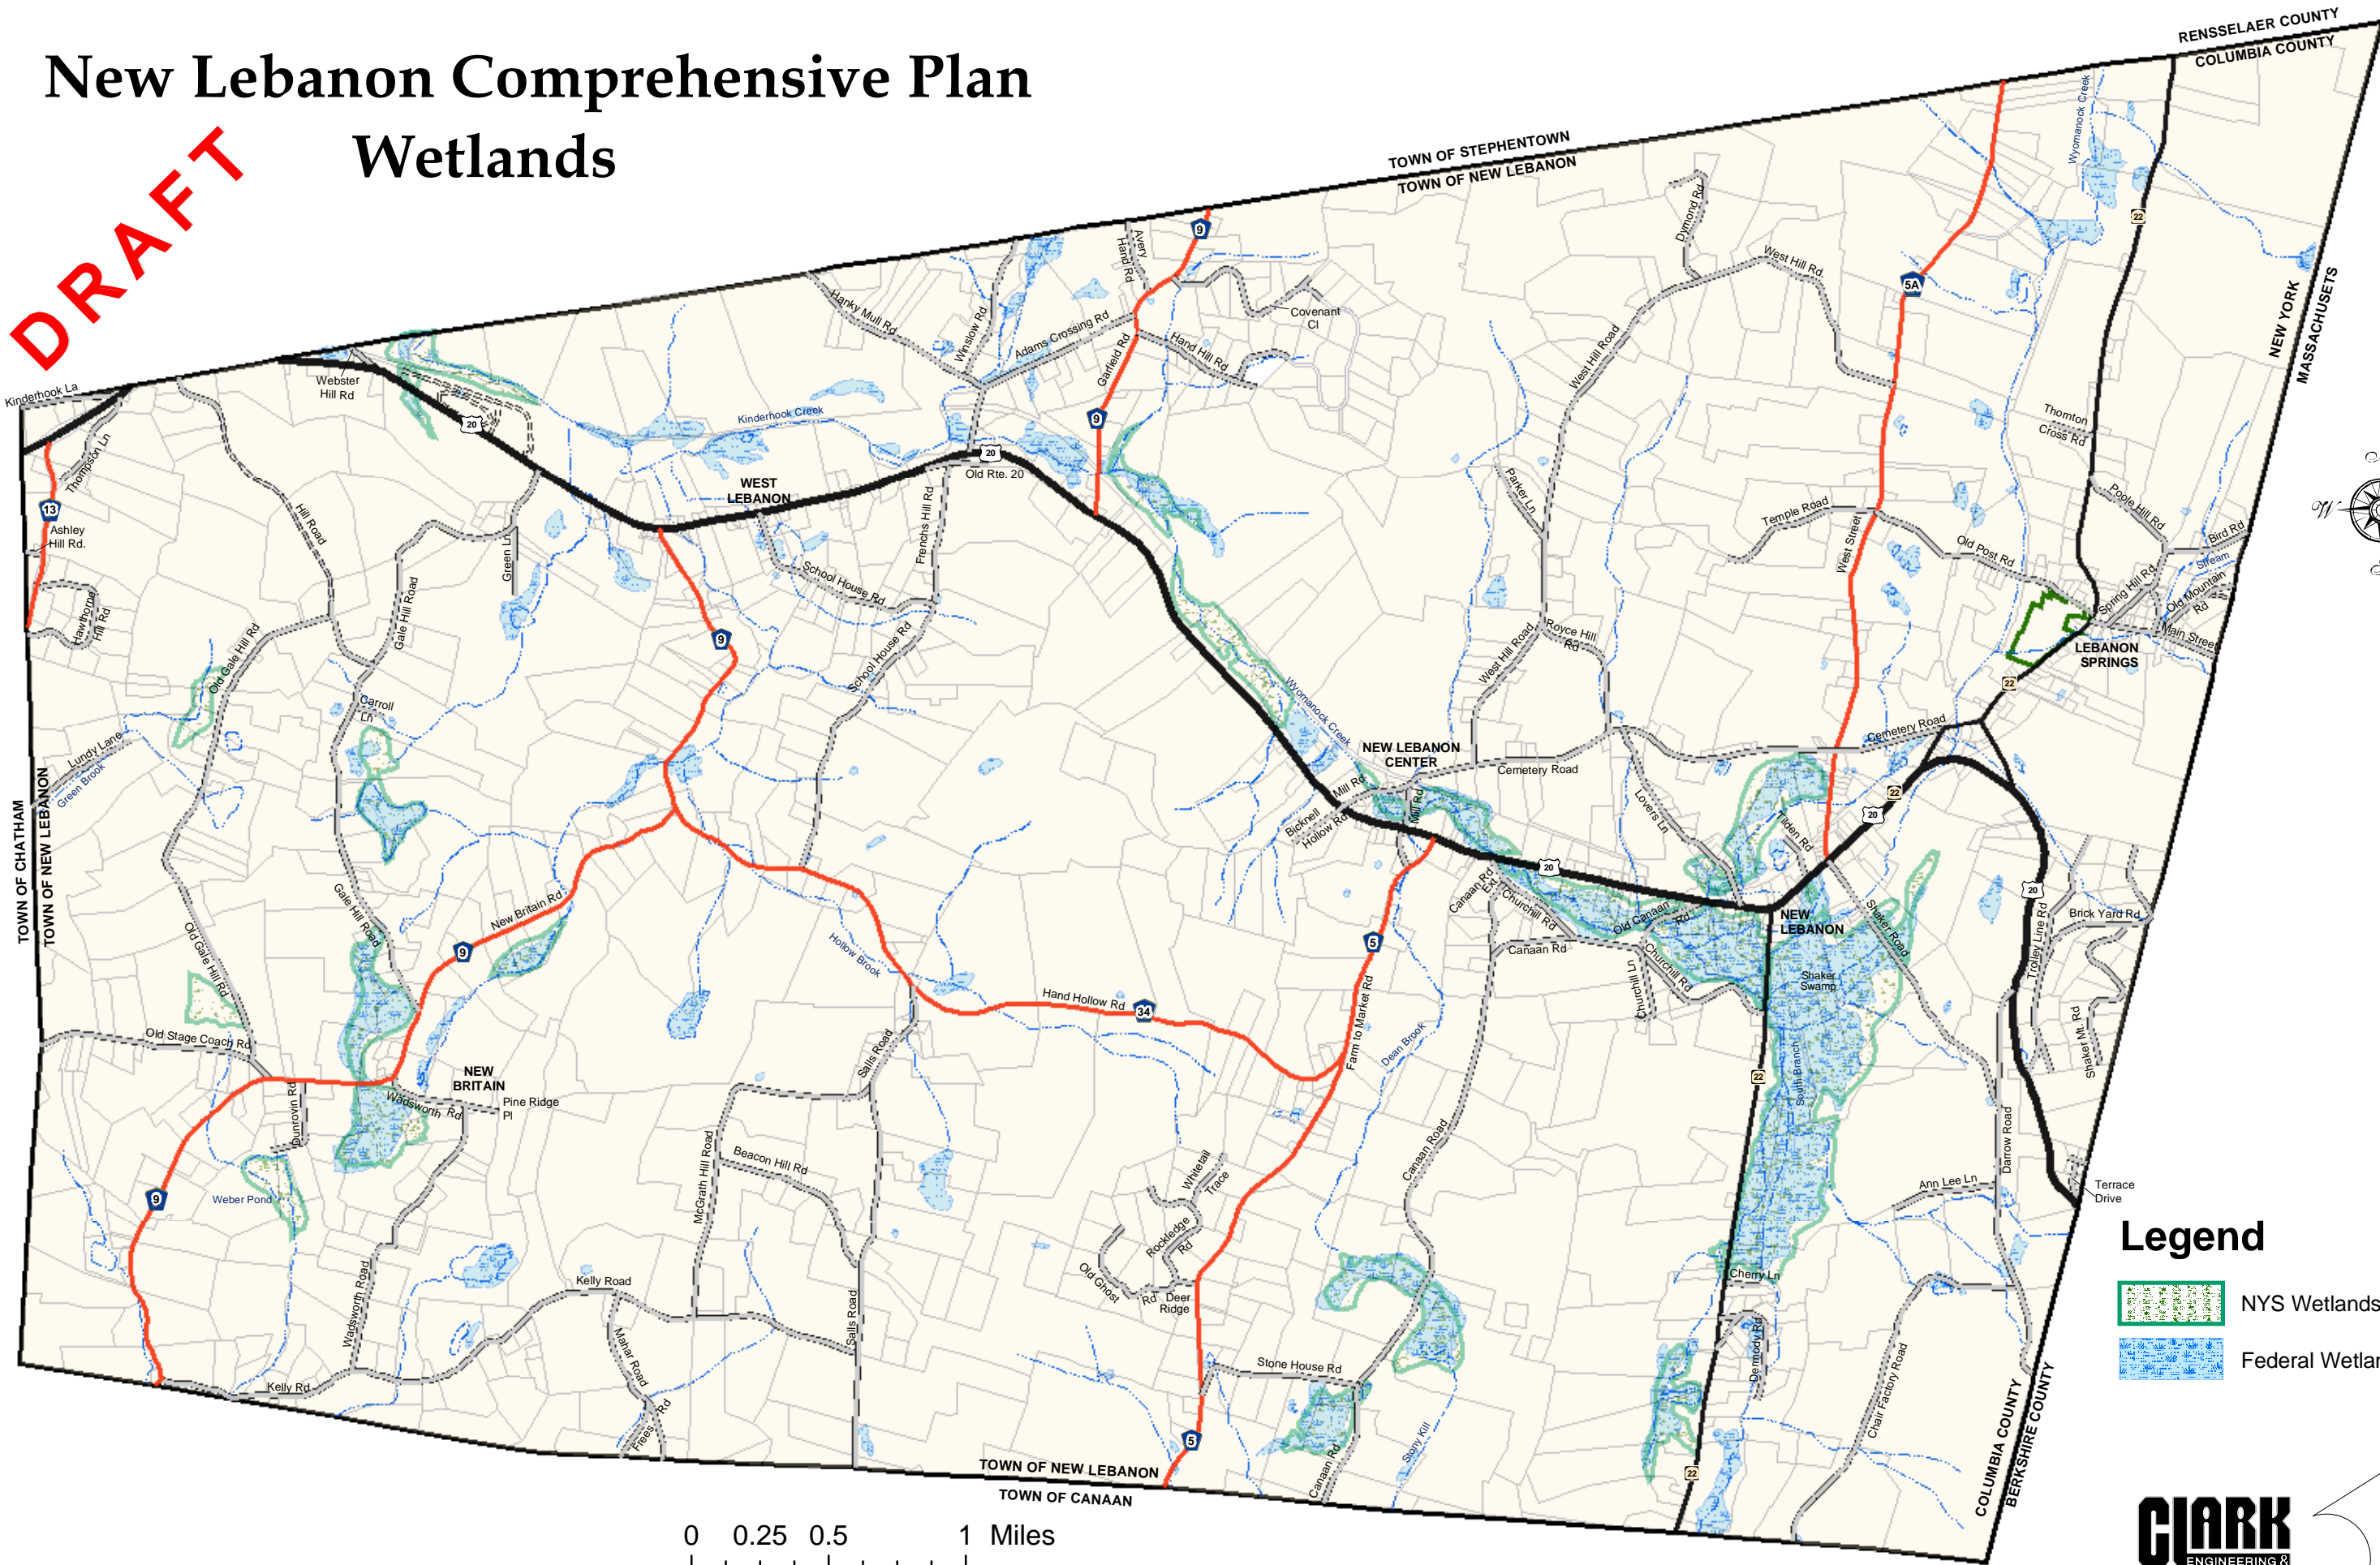

# New Lebanon Comprehensive Plan Wetlands

**DRAFT**

**Legend**

- NYS Wetlands
- Federal Wetlands

Map Source: NYS GIS Clearing House