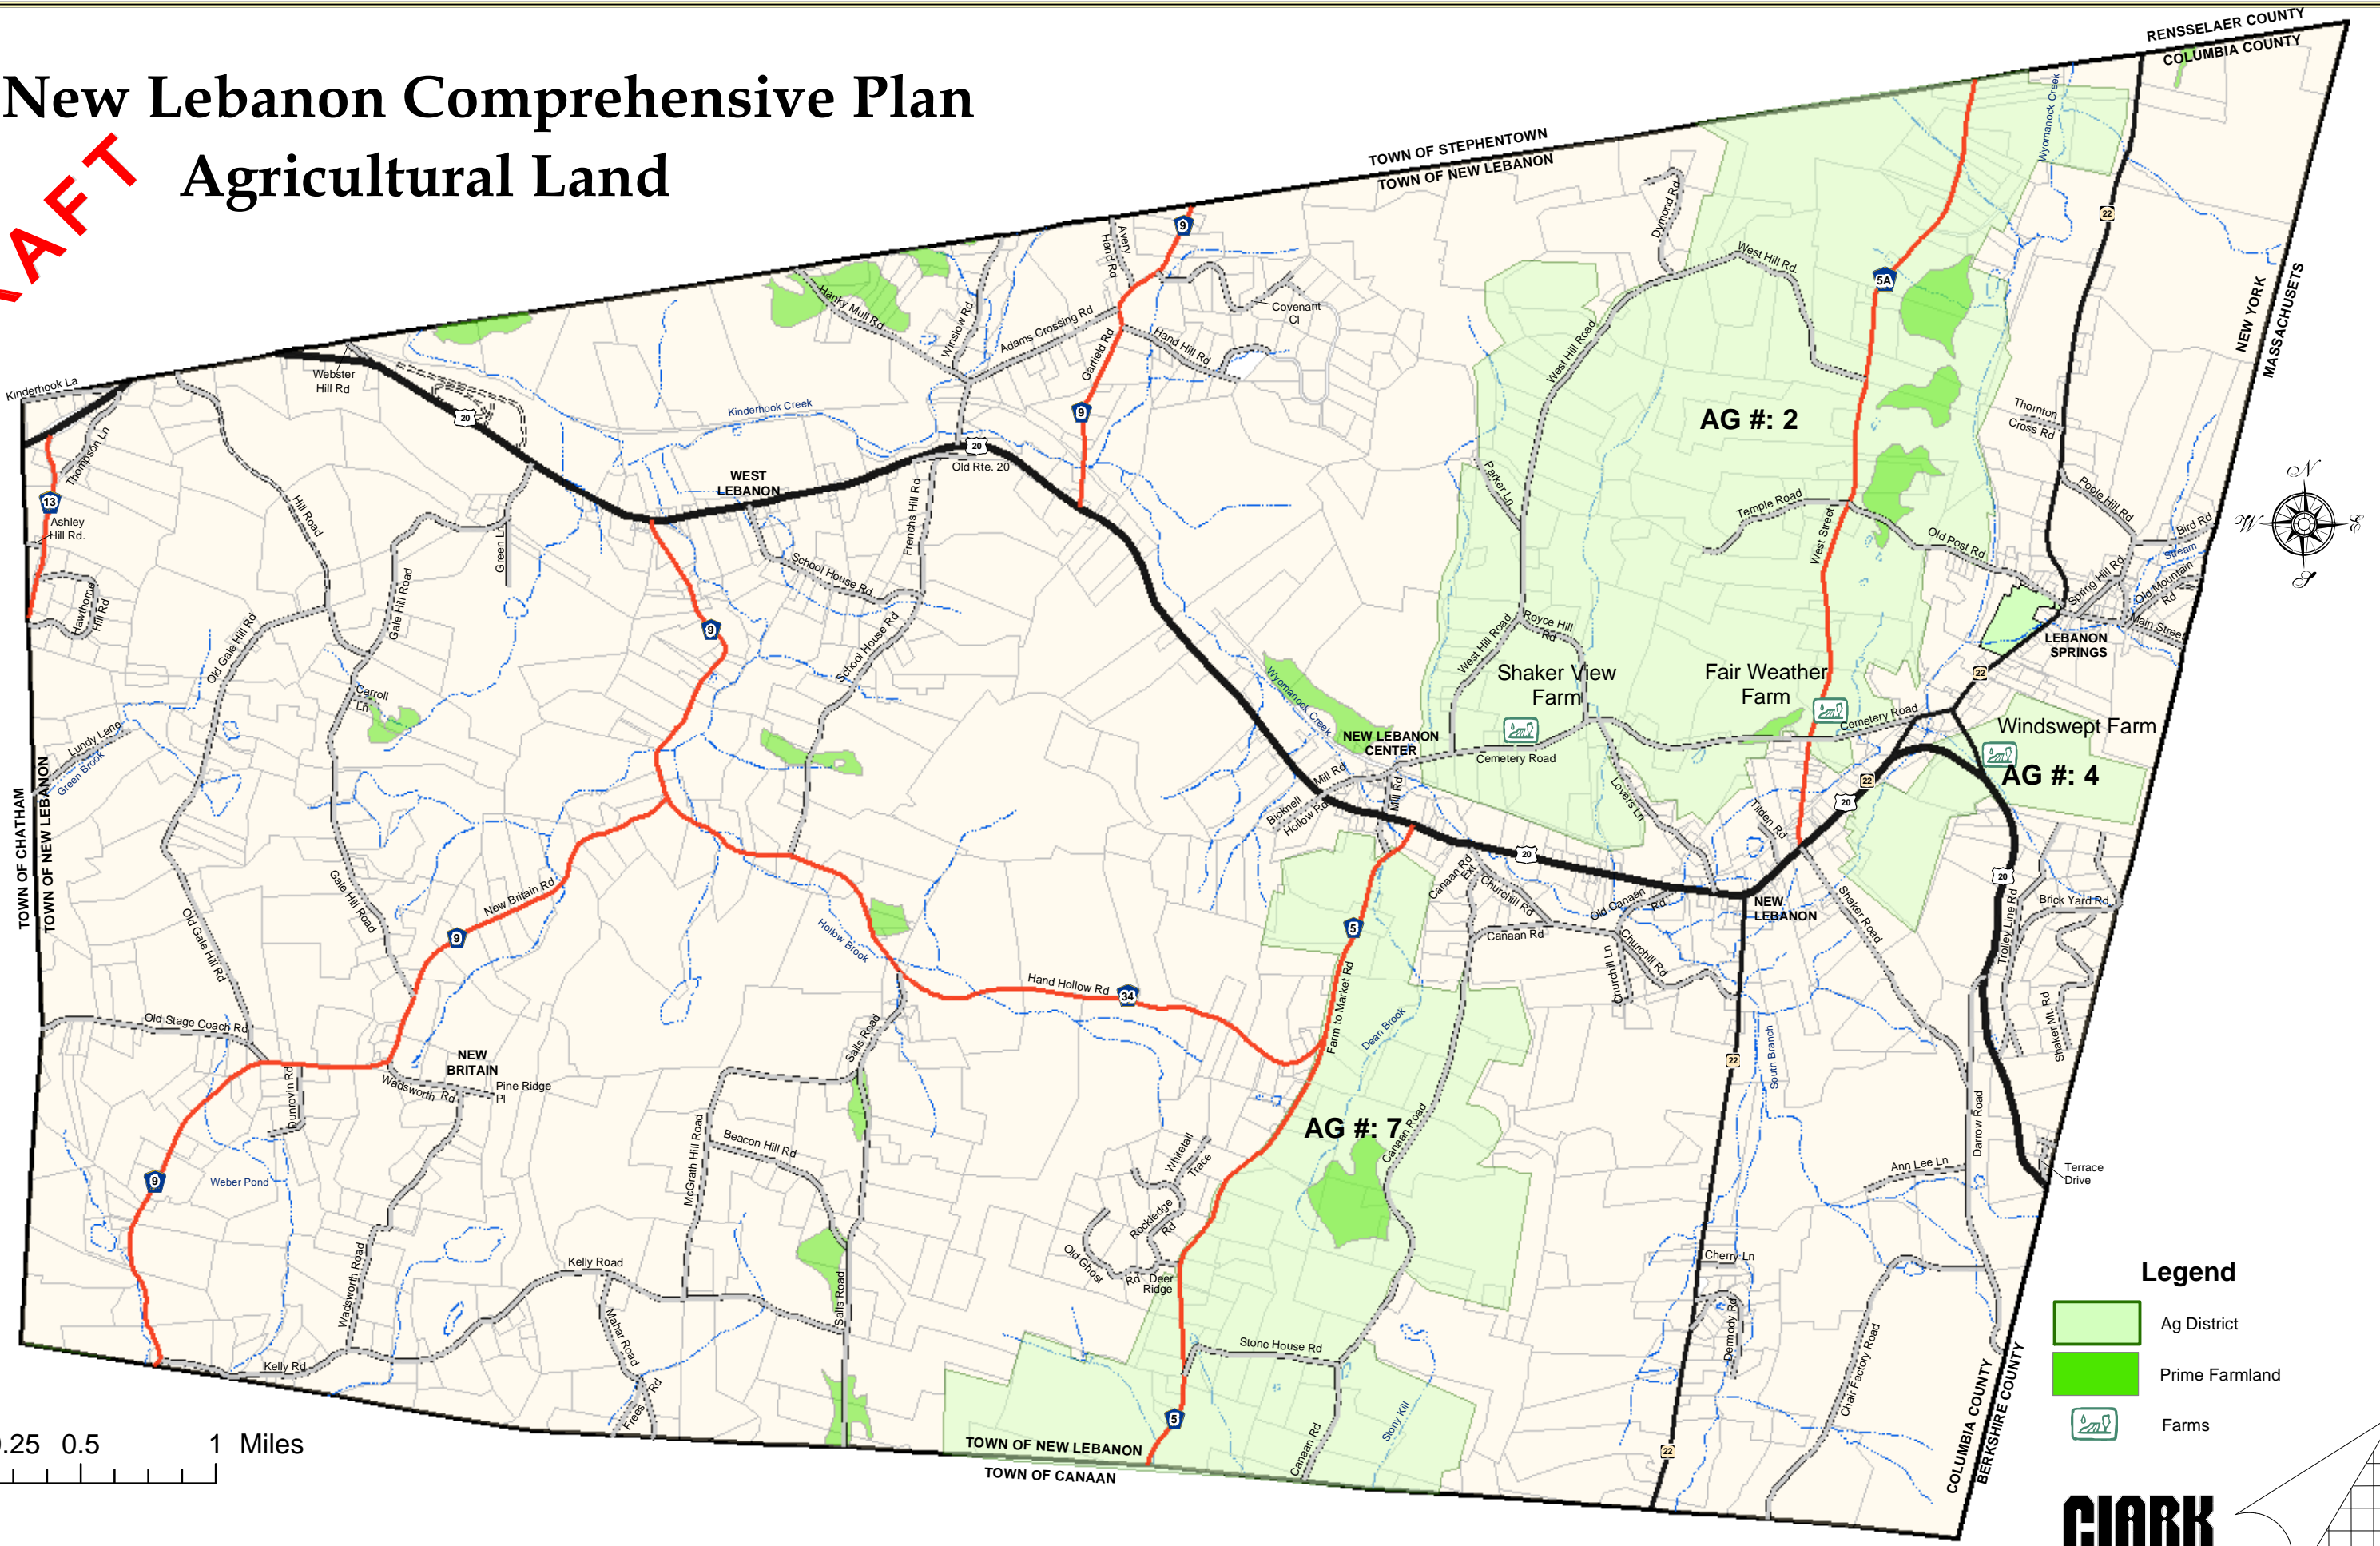

New Lebanon Comprehensive Plan

Agricultural Land

DRAFT

- Legend**
- Ag District
 - Prime Farmland
 - Farms

Map Source: Columbia County Planning Dept. & NRCS Soil Survey